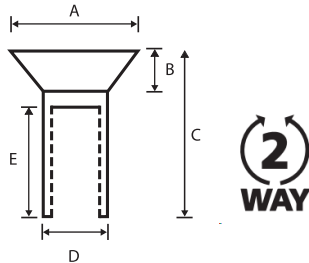

Countersunk Barrel Nut - A2 Stainless Steel

Dimensions (mm)

SIZE	M4	M5	M6	M8	M10
	12mm	16mm	16mm	20mm	25mm
A	8.0	10.0	12.0	16.0	20.0
B	2.1	2.6	3.0	4.0	4.75
C	12.0	16.0	16.0	20.0	25.0
D	5.3	6.35	8.0	10.0	12.5
E	6.0	6.0	7.0	10.0	14.0

LENGTH					DRIVER SIZE
	12mm	16mm	20mm	25mm	
M4	RTCBN 0412				T20
M5		RTCBN 0516			T25
M6		RTCBN 0616			T30
M8			RTCBN 0820		T40
M10				RTCBN 1025	T45

Material and Finish

Material: A2 Stainless Steel
Heat Treatment: None
Finish: Self Colour