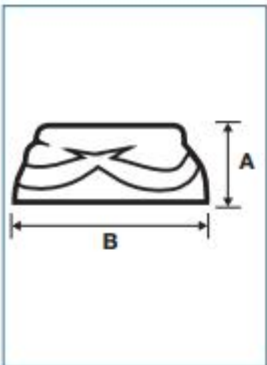

A2 STAINLESS STEEL

BOX QTY 50

SIZE	M3	M4	M5	M6	M8	M10	M12	M16	M20	M24	M30
STOCK	SCN03	SCN04	SCN05	SCN06	SCN08	SCN10	SCN12	SCN16	SCN20	SCN24	SCN30

SCROLL™ NUT DIMENSIONS (mm)

DIMENSIONS \ SIZE	SIZE										
	M3	M4	M5	M6	M8	M10	M12	M16	M20	M24	M30
A	3.2	3.2	4.2	5.5	6.4	7.2	8.7	11.0	12.8	14.2	19.00
B	7.9	7.9	9.5	12.7	15.8	19.0	22.2	28.5	34.9	38.0	19.00

SCROLL™ BOLTS

SCROLL™ DRIVER TOOL

SOLD IN SINGLES

DRIVER SIZE TO SUIT	DRIVER SIZE									
	SC034	SC05	SC06	SC08	SC10	SC12	SC16	SC20	SC24	SC30
M3	•									
M4	•									
M5		•								
M6			•							
M8				•						
M10					•					
M12						•				
M16							•			
M20								•		
M24									•	
M30										•

SCROLL™ DRIVER TOOL DIMENSIONS (mm)

DRIVER SIZE DIMENSIONS	DRIVER SIZE							
	SC6	SC8	SC10	SC12	SC16	SC20	SC24	SC30
A	30.0	40.0	45.0	55.0	55.0	75.0	75.0	80.0
B	17.0	20.0	25.0	28.5	35.0	45.0	45.0	51.0
C	8.0	10.0	12.0	18.0	18.0	27.0	27.0	32.0
D	12.7	12.7	15.85	15.85	19.05	27.0	27.0	28.5