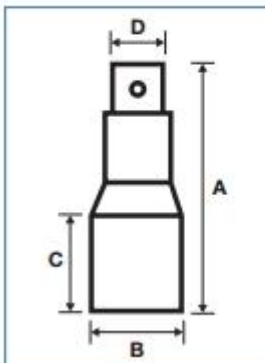

A2 STAINLESS STEEL

BOX QTY 50

SIZE	M3	M4	M5	M6	M8	M10	M12	M16	M20	M24	M30
STOCK	SCN03	SCN04	SCN05	SCN06	SCN08	SCN10	SCN12	SCN16	SCN20	SCN24	SCN30

SCROLL™ NUT DIMENSIONS (mm)

DIMENSIONS \ SIZE	SIZE										
	M3	M4	M5	M6	M8	M10	M12	M16	M20	M24	M30
A	3.2	3.2	4.2	5.5	6.4	7.2	8.7	11.0	12.8	14.2	19.00
B	7.9	7.9	9.5	12.7	15.8	19.0	22.2	28.5	34.9	38.0	19.00

SCROLL™ BOLTS

SCROLL™ DRIVER TOOL

SOLD IN SINGLES

DRIVER SIZE TO SUIT	DRIVER SIZE									
	SC034	SC05	SC06	SC08	SC10	SC12	SC16	SC20	SC24	SC30
M3	•									
M4	•									
M5		•								
M6			•							
M8				•						
M10					•					
M12						•				
M16							•			
M20								•		
M24									•	
M30										•

SCROLL™ DRIVER TOOL DIMENSIONS (mm)

DRIVER SIZE DIMENSIONS	DRIVER SIZE							
	SC6	SC8	SC10	SC12	SC16	SC20	SC24	SC30
A	30.0	40.0	45.0	55.0	55.0	75.0	75.0	80.0
B	17.0	20.0	25.0	28.5	35.0	45.0	45.0	51.0
C	8.0	10.0	12.0	18.0	18.0	27.0	27.0	32.0
D	12.7	12.7	15.85	15.85	19.05	27.0	27.0	28.5